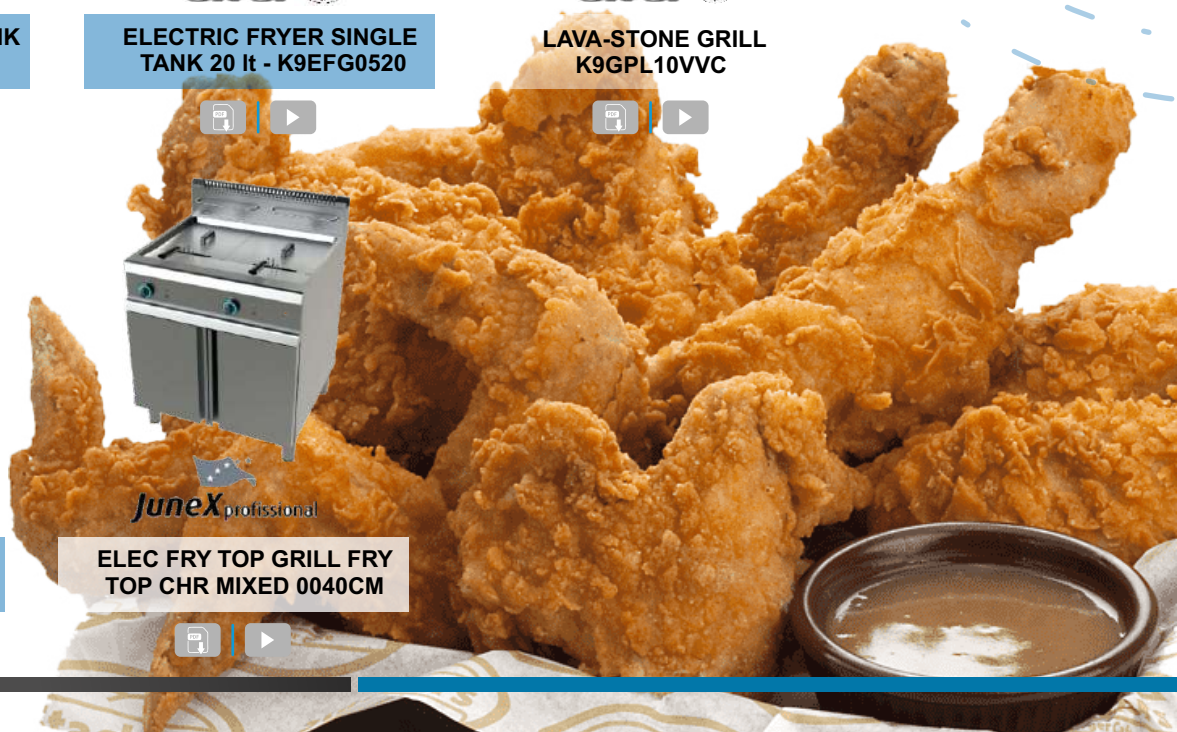

LAVA-STONE GRILL K9GPL10VVC

Junex professional

GAS FRYER 1CUBA CLEAN 21 LITERS FG9C121

Junex professional

ELEC FRY TOP GRILL FRY TOP CHR MIXED 0040CM

**STAINLESS STEEL GAS
DEEP FRYER GDFE2BFS-17**

**ELECTRIC DEEP FRYER
DF 11D 5Lt.**