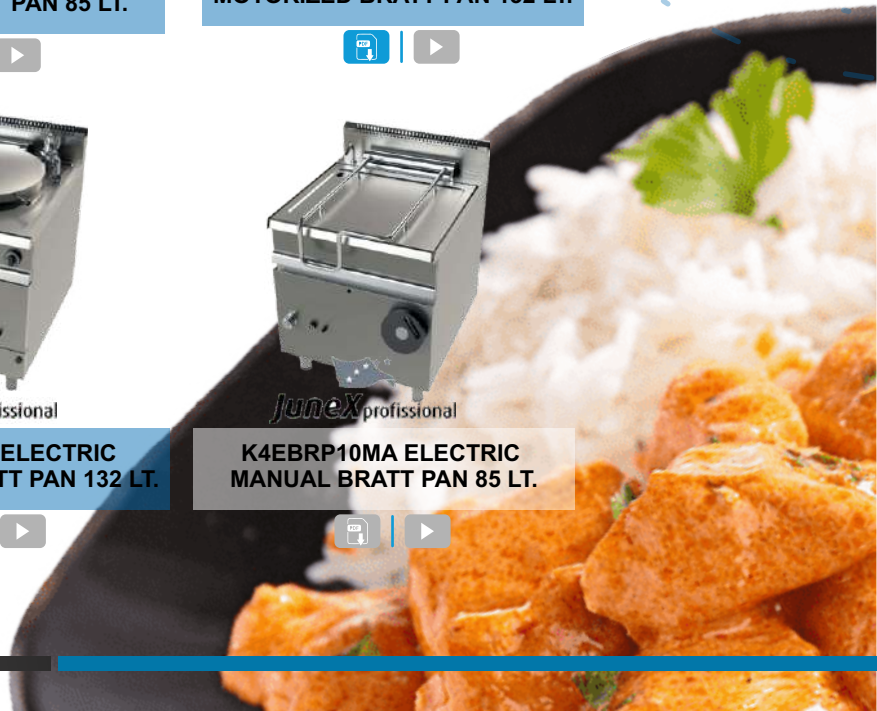

K4EBRP10MA ELECTRIC MANUAL BRATT PAN 85 LT.

K4EBRP15MO ELECTRIC MOTORIZED BRATT PAN 132 LT.