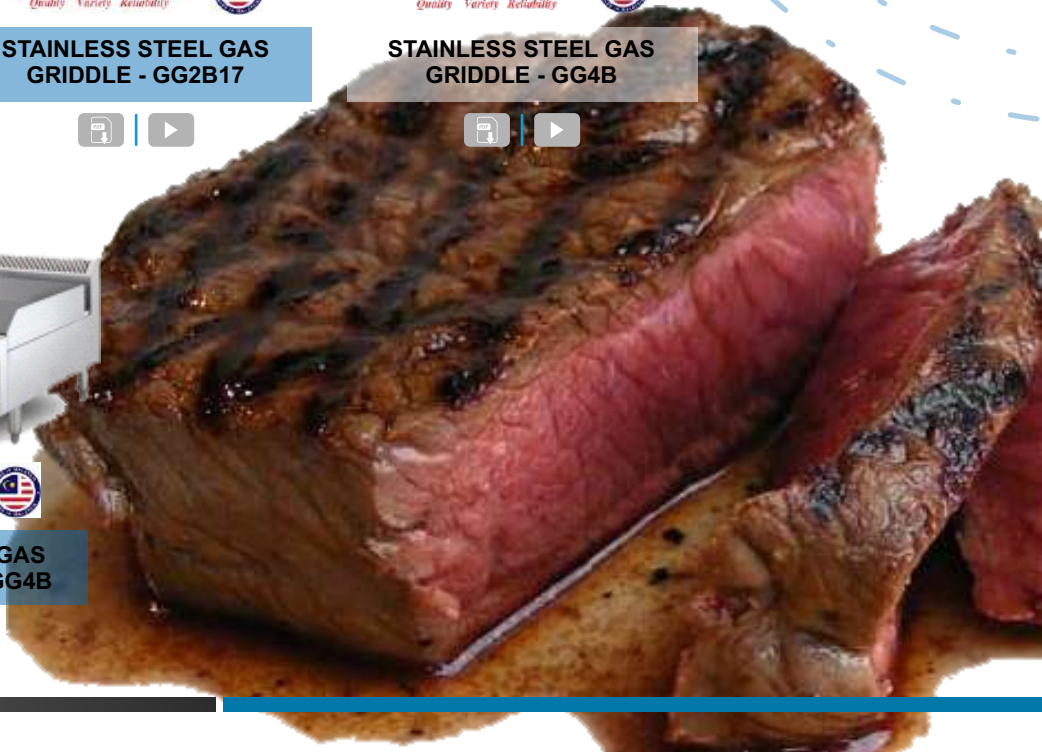

BERJAYA
Quality Variety Reliability

**STAINLESS STEEL GAS
GRIDDLE - GG2B17**

BERJAYA
Quality Variety Reliability

**STAINLESS STEEL GAS
GRIDDLE - GG4B**

BERJAYA
Quality Variety Reliability

**STAINLESS STEEL GAS
GRIDDLE 120 Cm - GG4B**